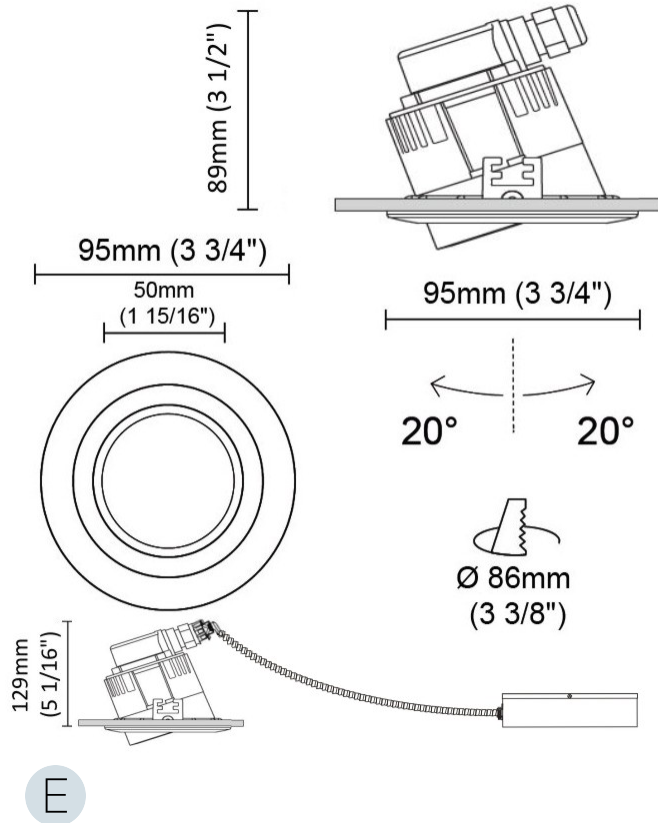

PHYSICAL

Shape: Round
Diameter (mm): 95
Diameter (in): 3 3/4
Height (mm): 89
Height (in): 3 1/2
Min. Recessing Depth (mm): 129
Min. Recessing Depth (in): 5 1/16
Light Distribution: Adjustable / Direct
Weight (kg): 0.7
Weight (lbs): 1.54
Diffuser: Clear Polycarbonate
Fixture Finish: MWH
Fixture Material: Aluminum Die Cast
Cut-out Measurements: 86mm / 3 3/8"

ELECTRICAL

Lamp Type: LED
Total Output Wattage (W): 12
Dimming: Tri-Mode (Non-Dimming and Phase Dimming (120Vac only) and 0-10V Dimming)
Driver Included: No
Driver Location: Recessed Housing
Driver Type: Constant Current - Universal
Driver Class: Class 2
Housing: See Components
Input Voltage (V): 120 - 277
Constant Current (MA): 350

LED

Number of LEDs: 1
Color Temperature (*K): 2700 / 3000
Max. Delivered Lumen (lm): 1447
Nominal Lumen (lm): 1650
CRI: >80 CRI
Efficiency (%): 87.7
Lamp Life (hrs): 50000
Upon Request: 3500K upon request

OPTICAL

Reflector: Mirror-metallized thermoplastic material
Optic: 26
Beam Angle: Symmetric
Adjustability: Tilt ±20°
Upon Request: Optics 45° (mirror-metallized) / 65° (white)

RATINGS AND CERTIFICATIONS

Certified By: Certified for North American Standards
IP rating: IP66
IK Rating: IK08

Clearance: 129mm (5 1/16") 2024, T 1800-388-3382, F 416-247-9319, www.zaneen.com