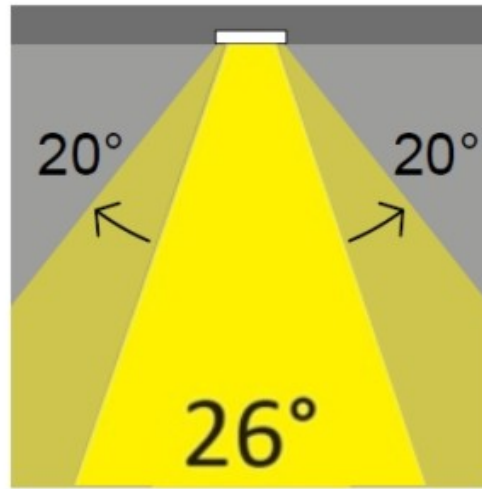

DP	DV	
Dimming	Phase	0-10V	
Color Temperature	27K 30K 35K 40K	2700K 3000K 3500K 4000K	K°

Order Example **L5XXXXXX-DV-30K**

0-10V 3000K